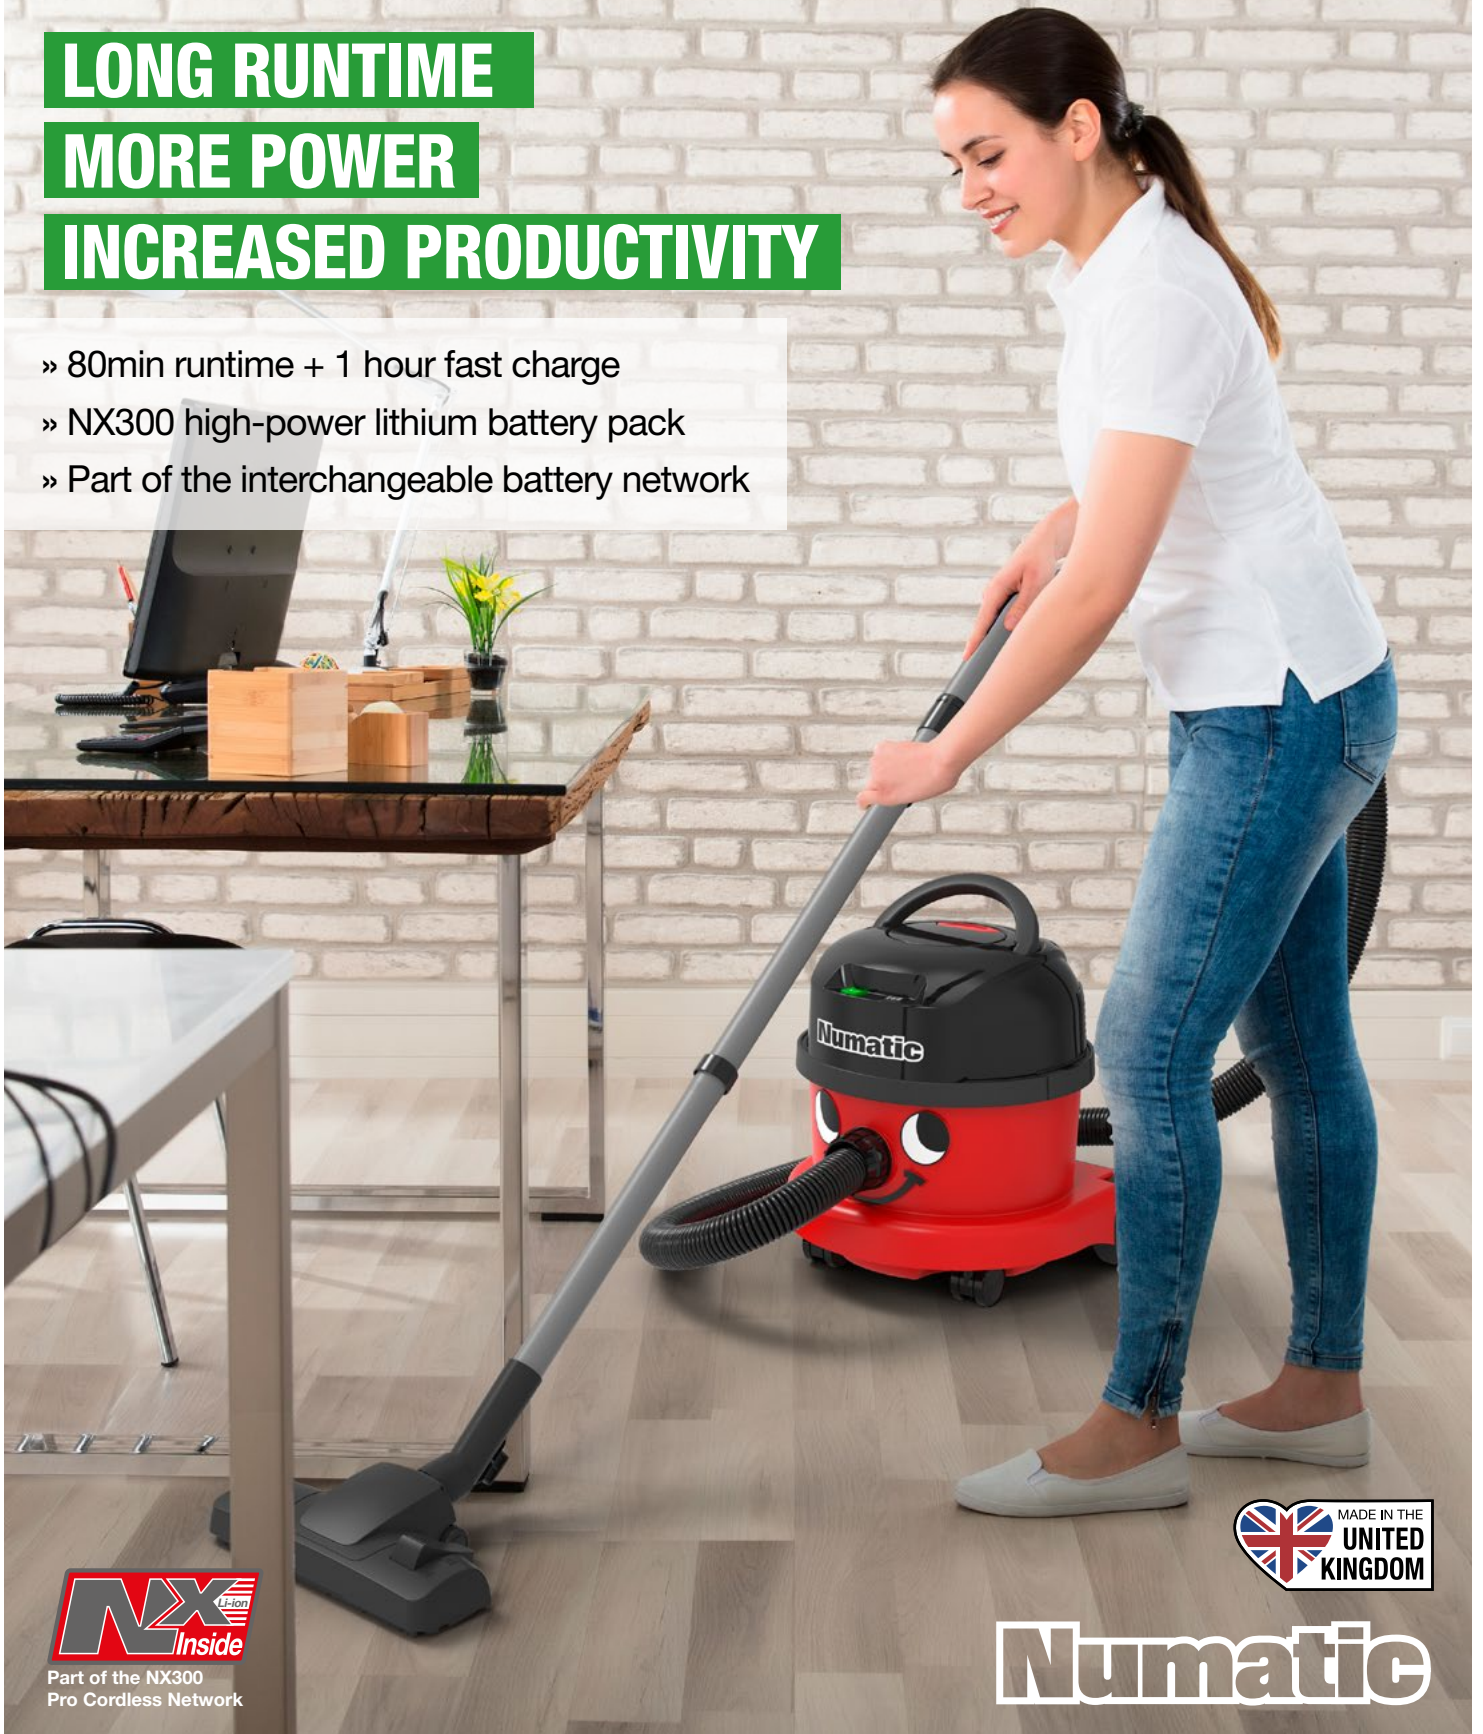

NBV240NX

Pro Cordless Cleaning

LONG RUNTIME

MORE POWER

INCREASED PRODUCTIVITY

- » 80min runtime + 1 hour fast charge
- » NX300 high-power lithium battery pack
- » Part of the interchangeable battery network

Delivering up to 80 minutes of cordless freedom and a 40% increase in airflow and suction from a compact, convenient and versatile design, the NBV240NX is perfect for day cleaning and safe operation in public areas, maximising productivity with powerful and professional cleaning results.