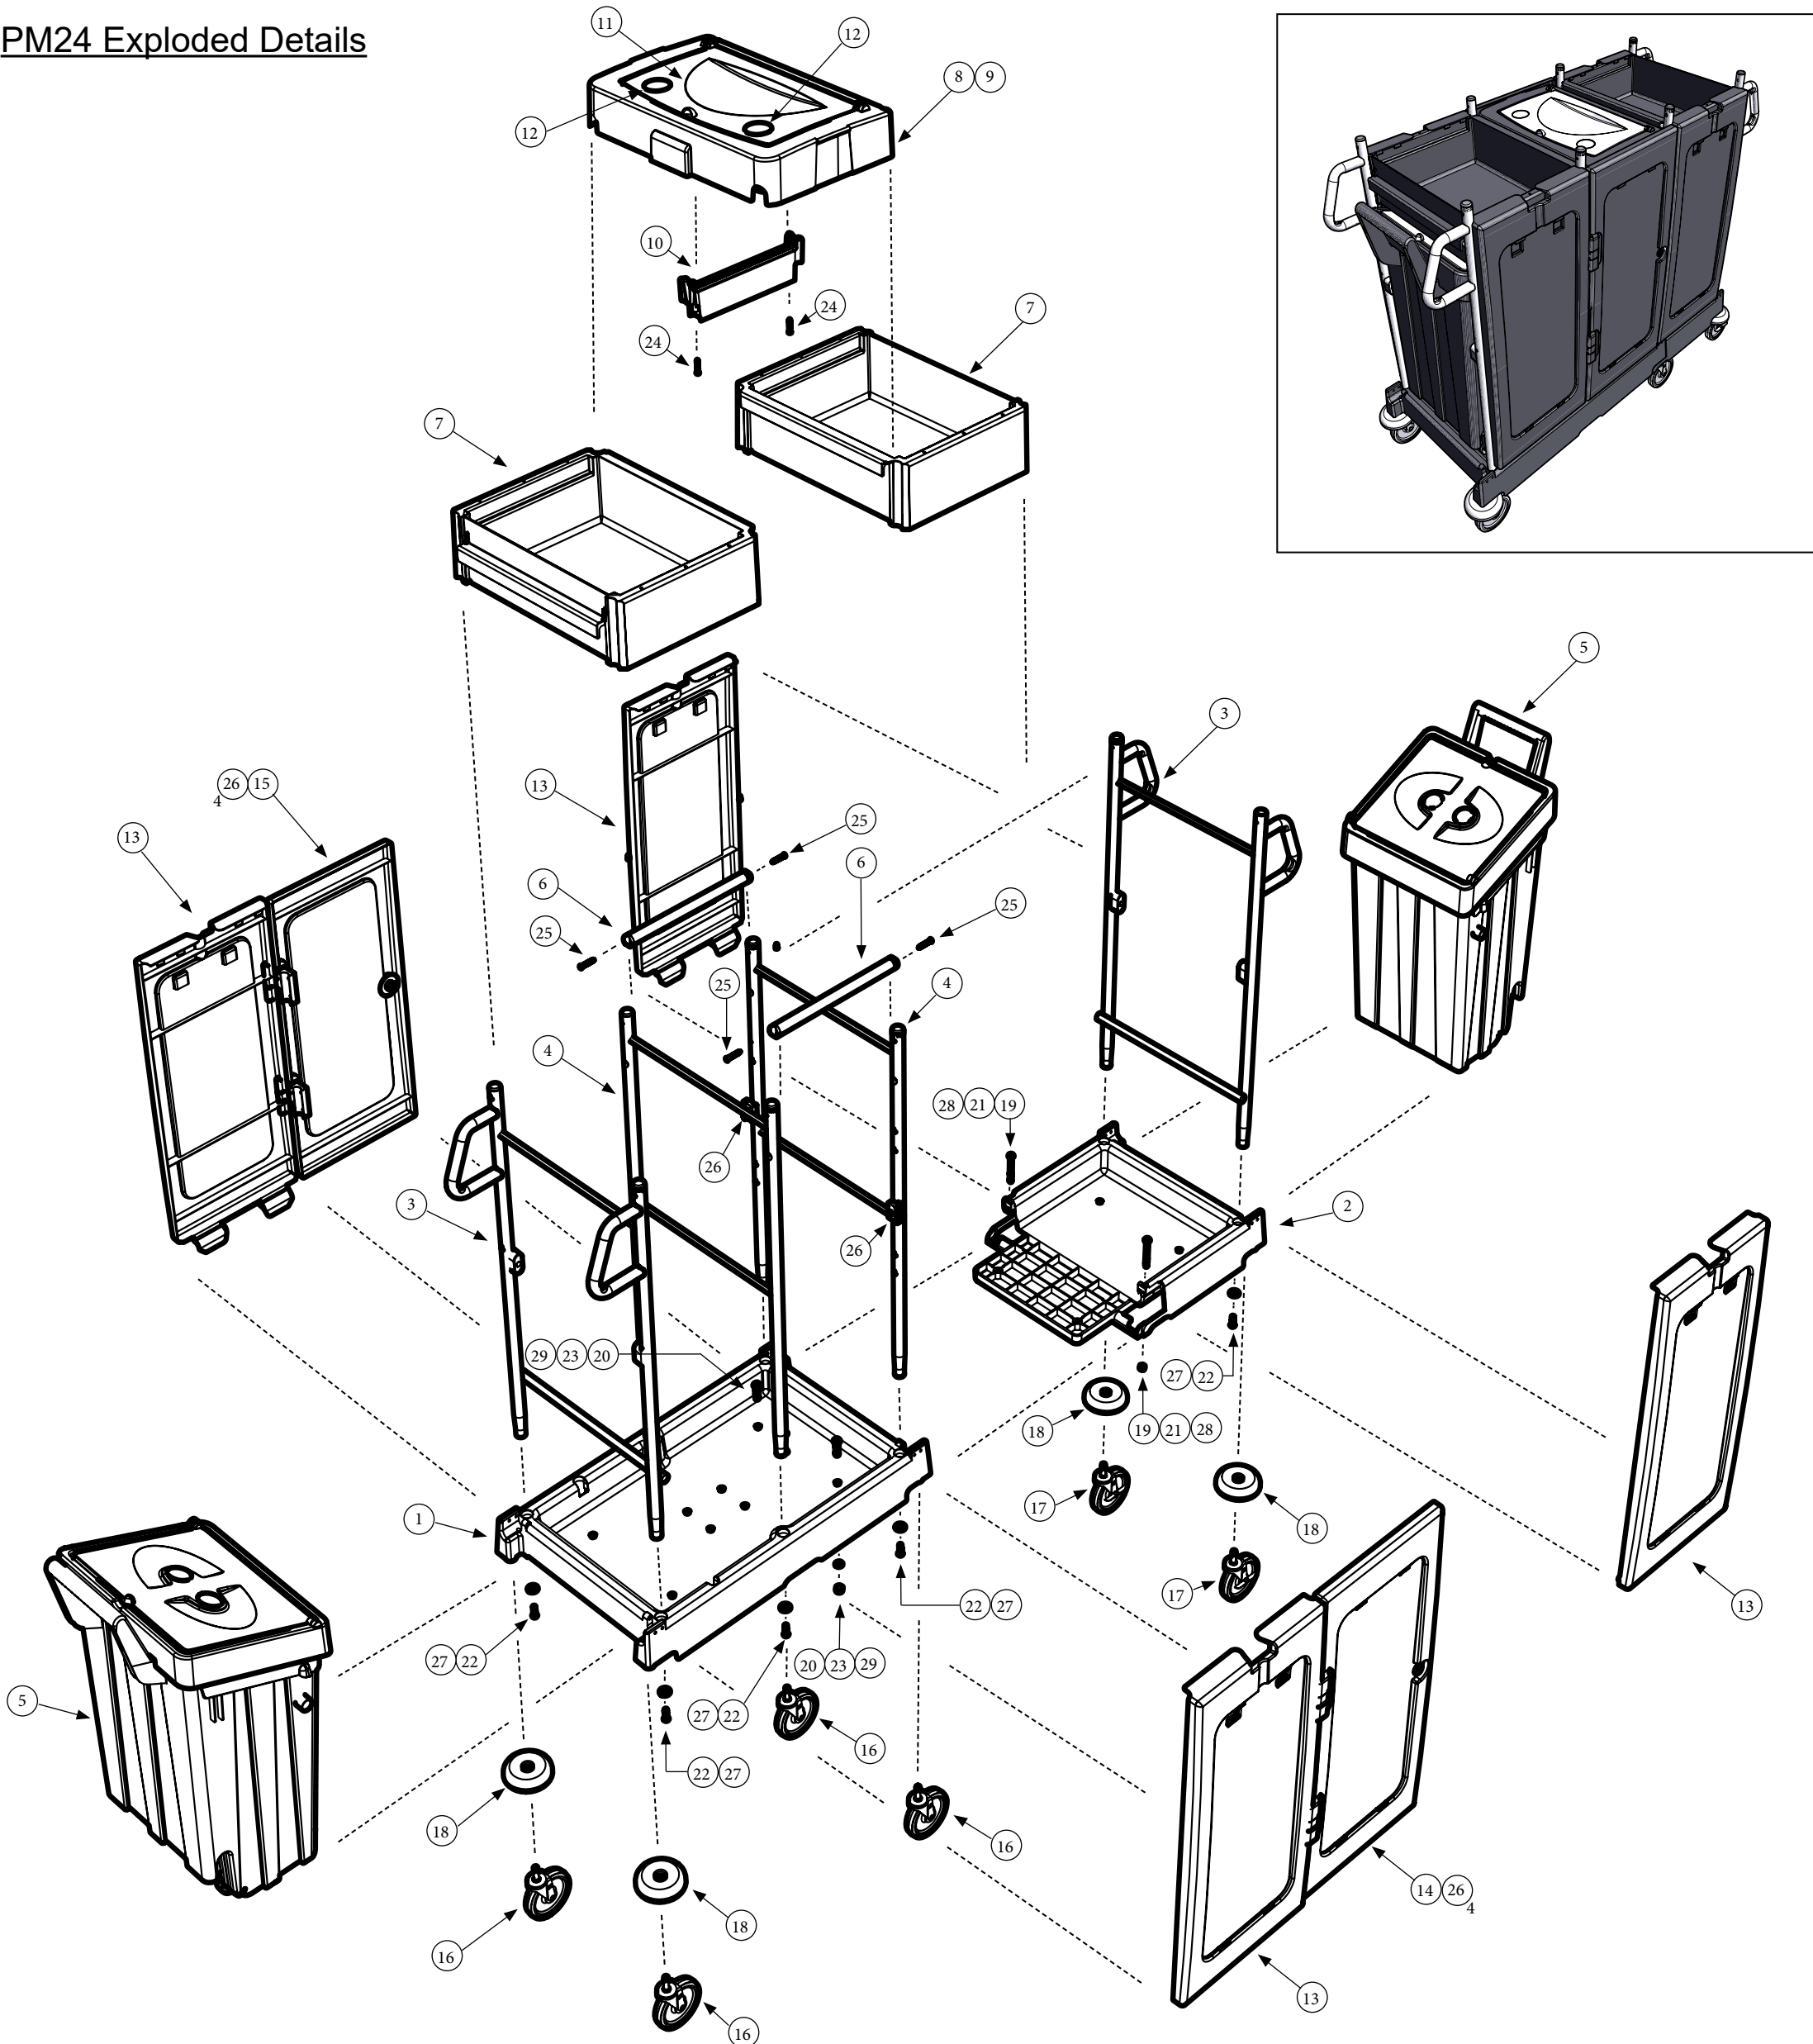

Exploded Spare PM24

Numatic

PM24 Exploded Details

Notes:-
1. See page 2 of 2 for items list and part numbers.

Revision	A01
----------	-----

Numatic

Numatic International Limited,
Chard, Somerset, TA20 2GB
Telephone: 01460 68600
Fax: 01460 68458

Exploded Spare PM24

Numatic

PM24 Items Table & Part Numbers

Item Number	Item Description	Part Number	Item Quantity
1	Large base - black reflo	910011	1
2	Base extension - black	910035	1
3	Rear upright frame welded assembly - stainless steel	908643	2
4	Upright frame welded assembly - stainless steel	913656	2
5	Rear swing out waste bin - black reflo	910236	2
6	Tiebar - stainless steel	318573	2
7	Clip on tray - black	910012	2
8	Bag support moulding	911934	1
9	Bag support frame (without lugs)	911929	1
10	Bag frame insert	910615	1
11	Lid moulding	912506	1
12	Colour code disc dark grey	223124	6
13	Side panel - black	910013	4
14	Door 'A' assembly	909426	1
15	Door 'B' assembly	909428	1
16	5" Castor - metal	204113	4
17	5" Braked castor - metal	204114	2
18	Buffer moulding	227479	4
19	M8 Nylon insert nut	219070	2
20	M10 Nylon insert nut - stainless steel	219897	2
21	M8 Form 'A' washer - stainless steel	219578	2
22	M8 Form 'C' washer	221154	8
23	M10 Form 'A' washer - stainless steel	219903	2
24	No 6 x 1" Long pozi pan screw	219602	2
25	No 8 x 1 & 1/2" Long raised countersunk self tap screw	219839	4
26	M5 x 16mm Long pozi pan screw - stainless steel	219547	10
27	M8 x 25mm Long socket bolt - Z/PL	219555	8
28	M8 x 75mm Long hex head bolt - stainless steel	291123	2
29	M10 x 40mm Long socket button head bolt - stainless steel	909100	2