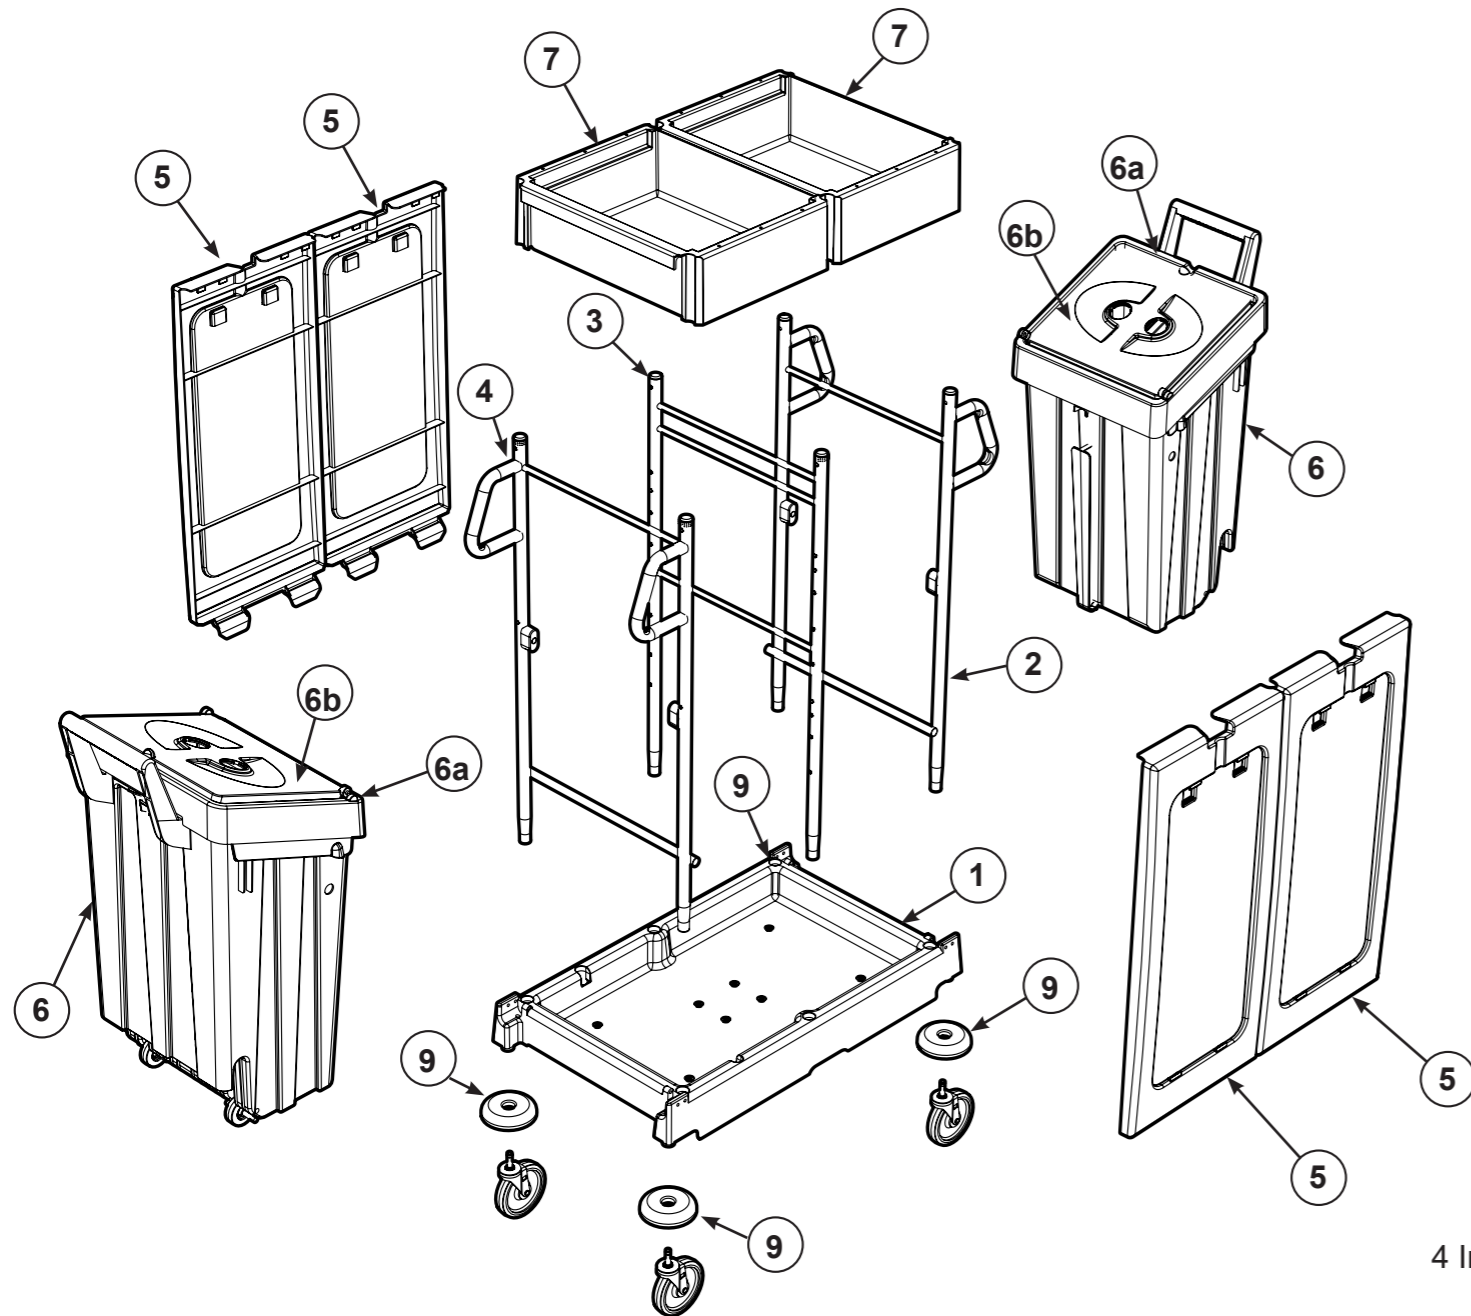

Exploded Spares PM-12S

Numatic

Number	Description	Part Number	Quantity
1	Large black reflo trolley base	910010	1
2	Rear upright frame welded assembly (stainless steel)	908643	1
3	Upright frame weld assembly stainless (central)	909167	1
4	Upright frame weld assembly stainless (rear)	908629	1
5	Side panel black reflo moulding	910013	4
6	Swing out bin assembly	911950	2
6a	Bag securing frame	911710	2
6b	Lid	911714	2
7	Clip on black reflo plain tray moulding	910012	2
8	Option A Castor - 4 Inch stem fitting castor	628425	4
	Option B Castor - 5 Inch stem fitting castor	629766	4
	Option C Castor - 200mm Grey PU castor	901813	4
9	Buffer moulding - Optional	227479	4
10	120-Litre grey waste bags (roll of 10 - 700mm x 1100mm) - Optional	908229	0.2

Castor Options:-

Option 'A' Castor
4 Inch Stem Fitting Castor
Part No 628425

Option 'B' Castor
5 Inch Stem Fitting Castor
Part No 629766

Option 'C' Castor
200mm Grey PU Castor
Part No 901813