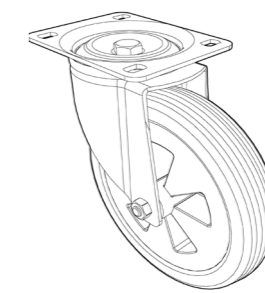

Exploded Spares PM-12S

Numatic

Number	Description	Part Number	Quantity
1	Large black reflo trolley base	910010	1
2	Rear upright frame welded assembly (stainless steel)	908643	1
3	Upright frame weld assembly stainless (central)	909167	1
4	Upright frame weld assembly stainless (rear)	908629	1
5	Side panel black reflo moulding	910013	4
6	Swing out bin assembly	911950	2
6a	Bag securing frame	911710	2
6b	Lid	911714	2
7	Clip on black reflo plain tray moulding	910012	2
8	Option A Castor - 4 Inch stem fitting castor	628425	4
	Option B Castor - 5 Inch stem fitting castor	629766	4
	Option C Castor - 200mm Grey PU castor	901813	4
9	Buffer moulding - Optional	227479	4
10	120-Litre grey waste bags (roll of 10 - 700mm x 1100mm) - Optional	908229	0.2

Castor Options:-

Option 'A' Castor
4 Inch Stem Fitting Castor
Part No 628425

Option 'B' Castor
5 Inch Stem Fitting Castor
Part No 629766

Option 'C' Castor
200mm Grey PU Castor
Part No 901813