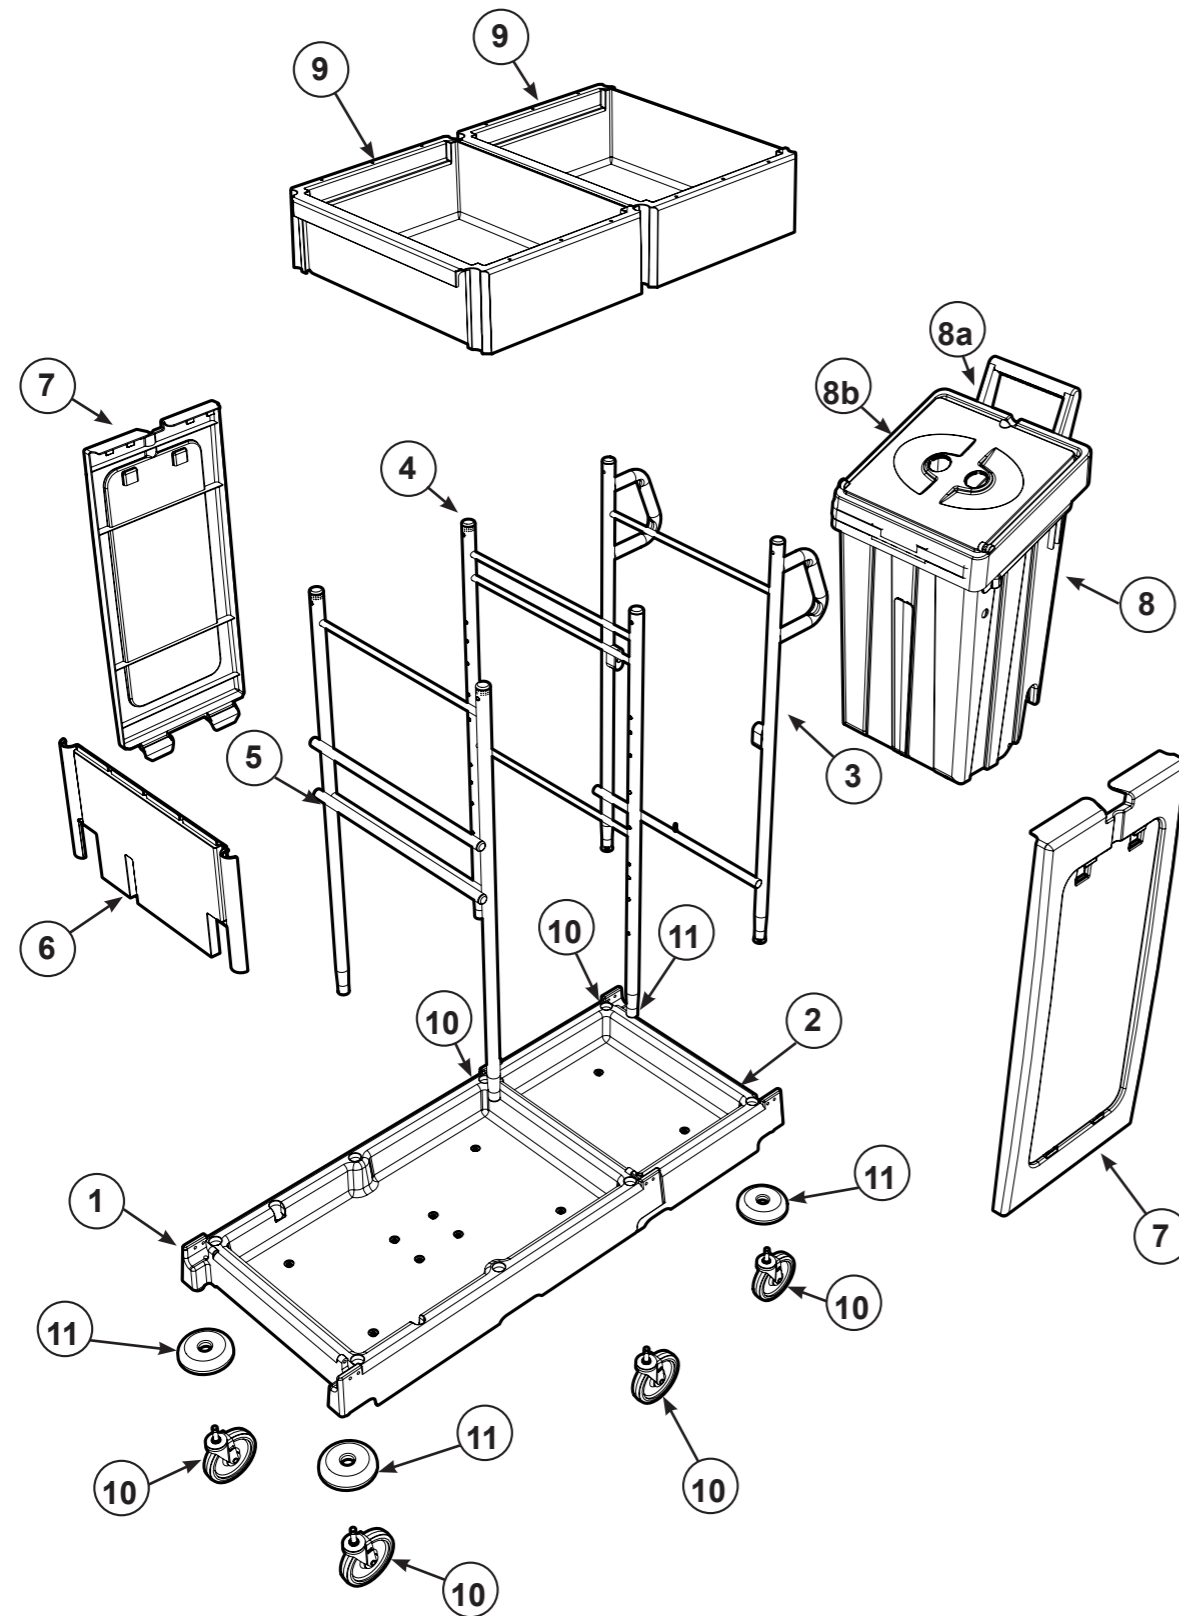

Exploded Spares PM-20S

Numatic

Number	Description	Part Number	Quantity
1	Large black refo trolley base	910010	1
2	Base extension black refo moulding	910034	1
3	Rear upright frame welded assembly (stainless steel)	908643	1
4	Upright frame weld assembly stainless (central)	908641	1
5	Upright frame weld assembly stainless (front)	908631	1
6	Front panel black refo moulding	910014	1
7	Side panel black refo moulding	910013	2
8	Bag frame/door assembly (stainless)	909262	1
8a	Bag securing frame	911710	1
8b	Lid	911714	1
9	Clip on black refo plain tray moulding	910012	2
10	Option A Castor - 4 Inch stem fitting castor	628425	4
	Option B Castor - 5 Inch stem fitting castor	629766	4
	Option C Castor - 200mm Grey PU castor	901813	4
11	Buffer moulding - Optional	227479	4
12	120-Litre grey waste bags (roll of 10 - 700mm x 1100mm) - Optional	908229	0.1

Castor Options:-

Option 'A' Castor
4 Inch Stem Fitting Castor
Part No 628425

Option 'B' Castor
5 Inch Stem Fitting Castor
Part No 629766

Option 'C' Castor
200mm Grey PU Castor
Part No 901813