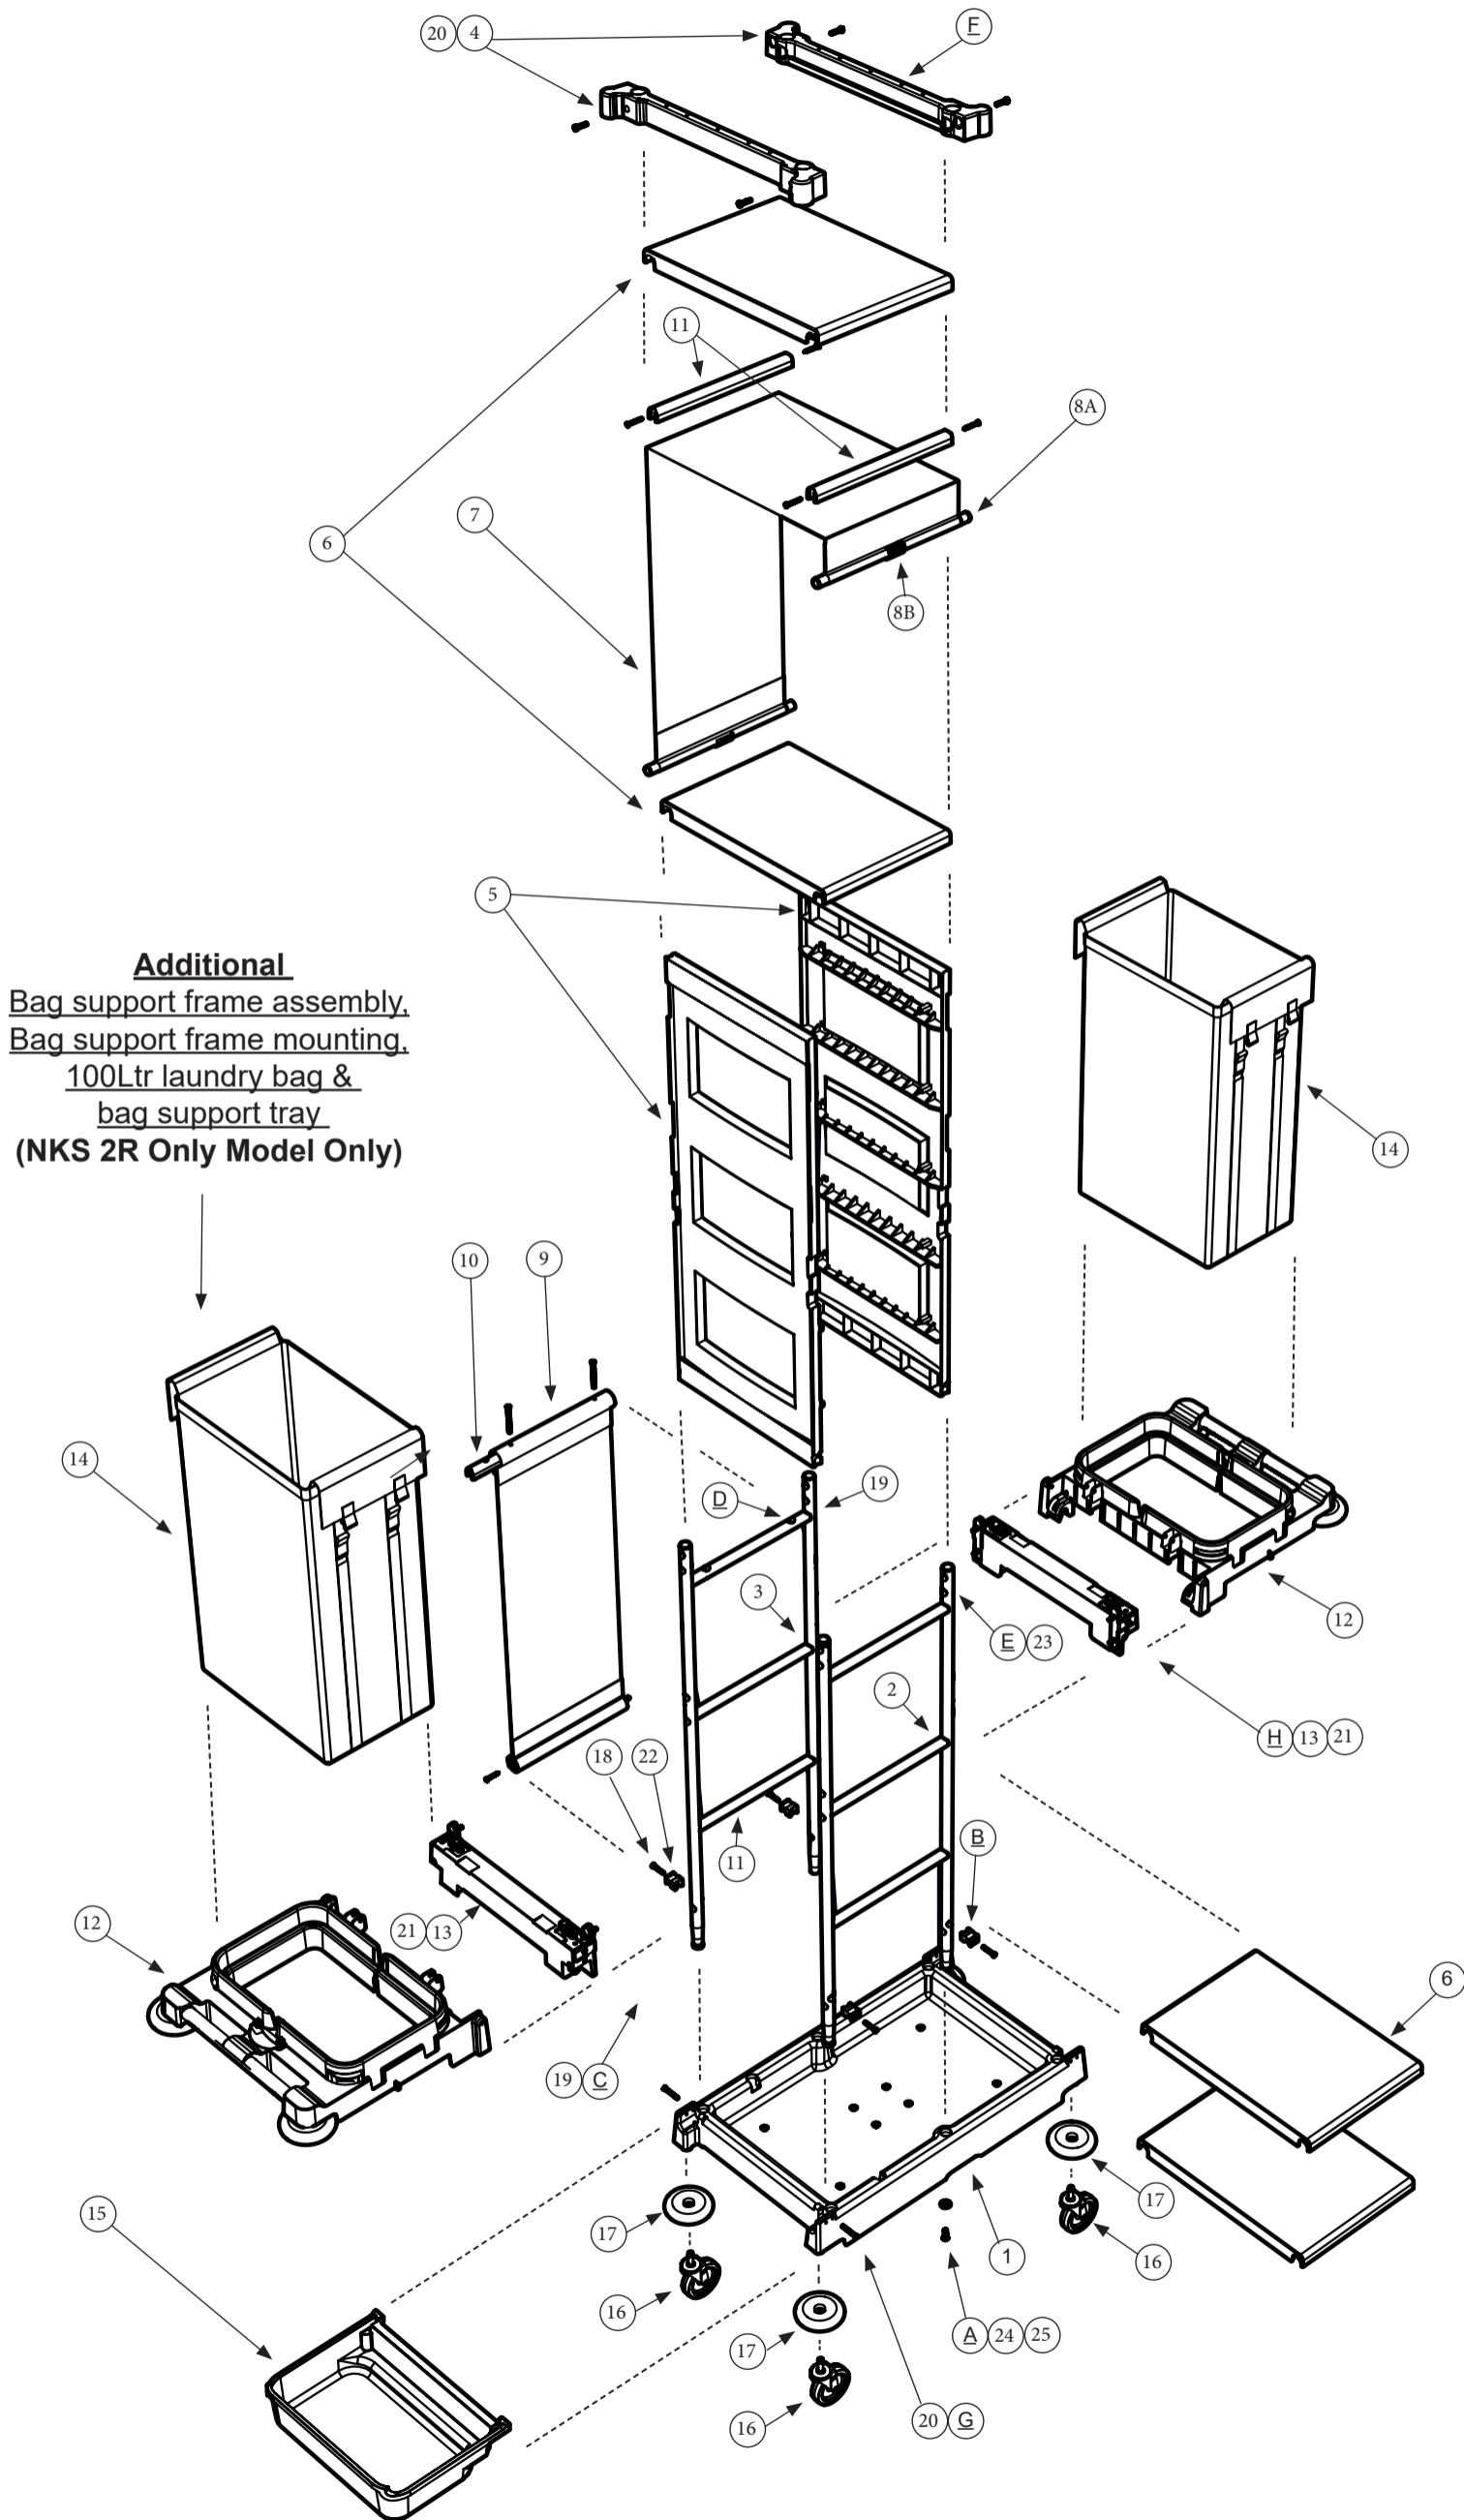

Exploded Spare NKS 1 & 2 R

NKS 1 & 2 R Exploded Details

Additional
 Bag support frame assembly,
 Bag support frame mounting,
 100Ltr laundry bag &
 bag support tray
 (NKS 2R Only Model Only)

Detail Views A To K

Specification subject to change without prior notice
www.numatic.co.uk © Numatic International Limited

Exploded Spare NKS 1 & 2 R

NKS 1 & 2 R Items Table & Part Numbers

Item Number	Item Description	Part Number	Quantity	Trolley Model
1	Large black reflo trolley base	910010	1	NKS 1 & 2 R
2	Front upright weld assembly mild steel painted silver	906524	1	NKS 1 & 2 R
3	Rear upright weld assembly mild steel painted silver	906523	1	NKS 1 & 2 R
4	Door mounting black	913168	2	NKS 1 & 2 R
5	Panel tall (black)	913169	2	NKS 1 & 2 R
6	Shelf (Narrow)	223105	4	NKS 1 & 2 R
7	Sliding Cover Assembly	906995	1	NKS 1 & 2 R
8A	Cover pull tube painted silver (380mm)	906532	2	NKS 1 & 2 R
8B	19mm Diameter tube profile x 40mm long	206495	2	NKS 1 & 2 R
9	Servokeeper rear cover (Single)	206308	1	NKS 1 & 2 R
10	Tie-bar dark grey short (Nylon)	223117	1	NKS 1 & 2 R
11	Tie-bar dark grey plain short (Nylon)	223116	3	NKS 1 & 2 R
12	Bag support frame assembly (Black)	910708	1	NKS 1 & 2 R
13	Bag support frame mounting moulding (Black reflo)	910707	1	NKS 1 & 2 R
14	100 Ltr Heavy duty laundry bag (Grey)	918001	1	NKS 1 & 2 R
16	4 Inch stem fitting castor	911354	4	NKS 1 & 2 R
17	Buffer moulding	204030	4	NKS 1 & 2 R
18	Mounting Block Moulding	223212	4	NKS 1 & 2 R
19	No.8 1 & 1/2 Inch long raised countersunk self tap screw	219839	-	NKS 1 & 2 R
20	M5 x 25mm Long pozi pan screw	219057	-	NKS 1 & 2 R
21	M5 x 30mm Pozi countersunk Z/PL screw	904520	-	NKS 1 & 2 R
22	M5 x 35mm Long pozi pan screw	220033	-	NKS 1 & 2 R
23	M6 x 70mm Long pozi pan countersunk screw	219422	-	NKS 1 & 2 R
24	M8 x 25mm Long socket bolt	219555	-	NKS 1 & 2 R
25	M8 Washer	221154	-	NKS 1 & 2 R