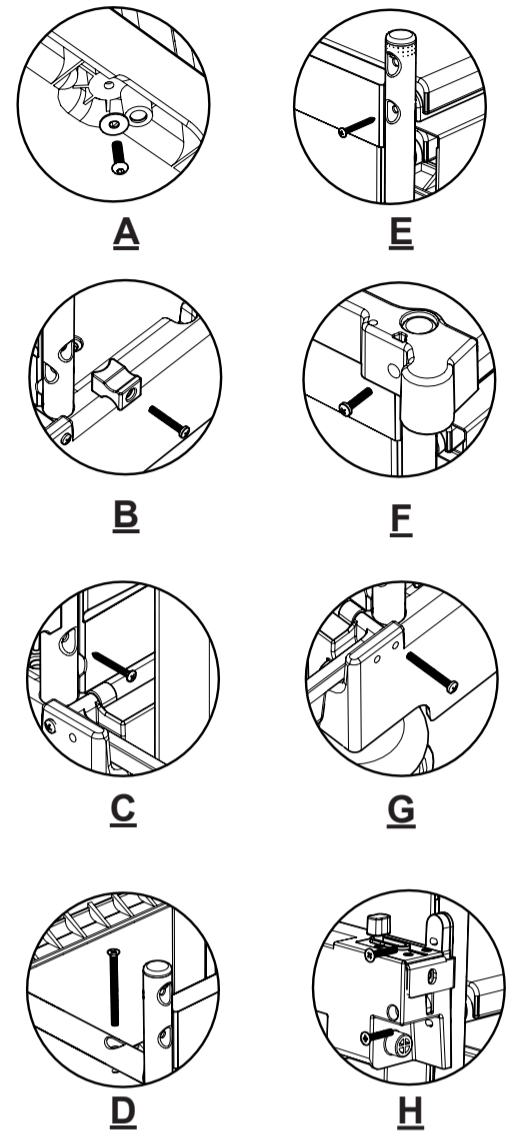

Exploded Spare NKS 1 & 2 R

NKS 1 & 2 R Exploded Details

Additional
 Bag support frame assembly,
 Bag support frame mounting,
 100Ltr laundry bag &
 bag support tray
 (NKS 2R Only Model Only)

Detail Views A To K

Specification subject to change without prior notice
www.numatic.co.uk © Numatic International Limited

Exploded Spare NKS 1 & 2 R

NKS 1 & 2 R Items Table & Part Numbers

Item Number	Item Description	Part Number	Quantity	Trolley Model
1	Large black reflo trolley base	910010	1	NKS 1 & 2 R
2	Front upright weld assembly mild steel painted silver	906524	1	NKS 1 & 2 R
3	Rear upright weld assembly mild steel painted silver	906523	1	NKS 1 & 2 R
4	Door mounting black	913168	2	NKS 1 & 2 R
5	Panel tall (black)	913169	2	NKS 1 & 2 R
6	Shelf (Narrow)	223105	4	NKS 1 & 2 R
7	Sliding Cover Assembly	906995	1	NKS 1 & 2 R
8A	Cover pull tube painted silver (380mm)	906532	2	NKS 1 & 2 R
8B	19mm Diameter tube profile x 40mm long	206495	2	NKS 1 & 2 R
9	Servokeeper rear cover (Single)	206308	1	NKS 1 & 2 R
10	Tie-bar dark grey short (Nylon)	223117	1	NKS 1 & 2 R
11	Tie-bar dark grey plain short (Nylon)	223116	3	NKS 1 & 2 R
12	Bag support frame assembly (Black)	910708	1	NKS 1 & 2 R
13	Bag support frame mounting moulding (Black reflo)	910707	1	NKS 1 & 2 R
14	100 Ltr Heavy duty laundry bag (Grey)	918001	1	NKS 1 & 2 R
16	4 Inch stem fitting castor	911354	4	NKS 1 & 2 R
17	Buffer moulding	204030	4	NKS 1 & 2 R
18	Mounting Block Moulding	223212	4	NKS 1 & 2 R
19	No.8 1 & 1/2 Inch long raised countersunk self tap screw	219839	-	NKS 1 & 2 R
20	M5 x 25mm Long pozi pan screw	219057	-	NKS 1 & 2 R
21	M5 x 30mm Pozi countersunk Z/PL screw	904520	-	NKS 1 & 2 R
22	M5 x 35mm Long pozi pan screw	220033	-	NKS 1 & 2 R
23	M6 x 70mm Long pozi pan countersunk screw	219422	-	NKS 1 & 2 R
24	M8 x 25mm Long socket bolt	219555	-	NKS 1 & 2 R
25	M8 Washer	221154	-	NKS 1 & 2 R