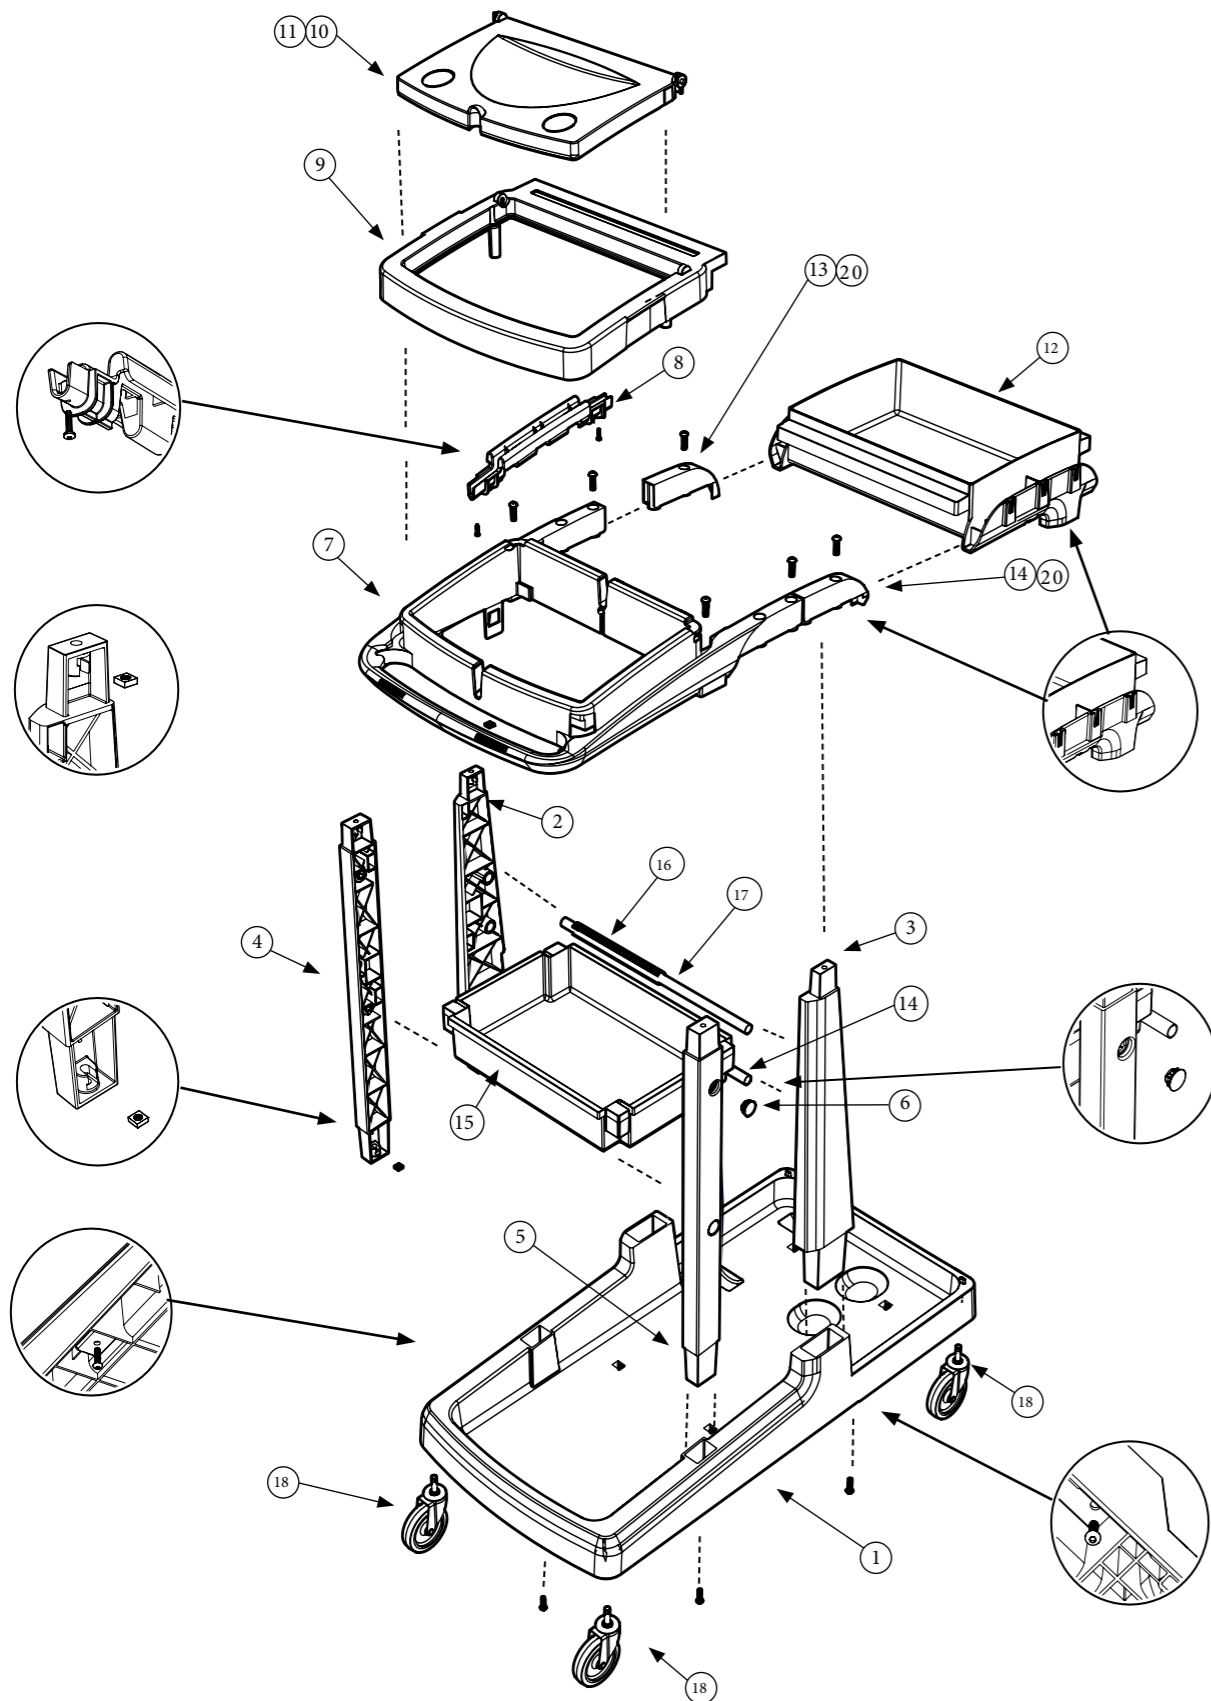

Exploded Spare EcoMatic EM-3

Item Number	Item Description	Part Number	Quantity
1	Ecomatic black refo base printed numatic refo - long	909997	1
2	Front left hand black refo upright assembly with nut & bolt fitted	909374	1
3	Front right hand black refo upright assembly with nut & bolt fitted	909373	1
4	Rear left hand black refo upright assembly with nut & bolt fitted	909363	1
5	Rear right hand black refo upright assembly with nut & bolt fitted	909375	1
6	Door hole plug graphite	902984	4
7	Ecomatic bag frame black refo	909358	1
8	Bag Splitter Kit - Optional	910840	1
9	Bag securing frame black refo	909187	1
10	Lid grey	912506	1
11	Colour code disc dark grey	223124	1
12	Top tray black refo with nuts & bolts fitted	909357	1
13	Black refo left hand cover	910729	1
14	Black refo right hand cover	910732	1
15	Ecomatic tray black refo	909359	1
16	Press support tube painted silver	909361	2
17	Tube profile	910762	1
18	4 x 4 Inch castor	908204	1
19	Ecomatic buffer set (x4) - Optional	910757	1
20	M8 x 25mm LG.Socket bolt Z/PL	219555	-
21	Nut M8 Plain Z/PL	219079	-
22	120-Litre grey waste bags (roll of 10 - 700mm x 1100mm) - Optional	908229	0.1

Revision	A02
Part Number	912035