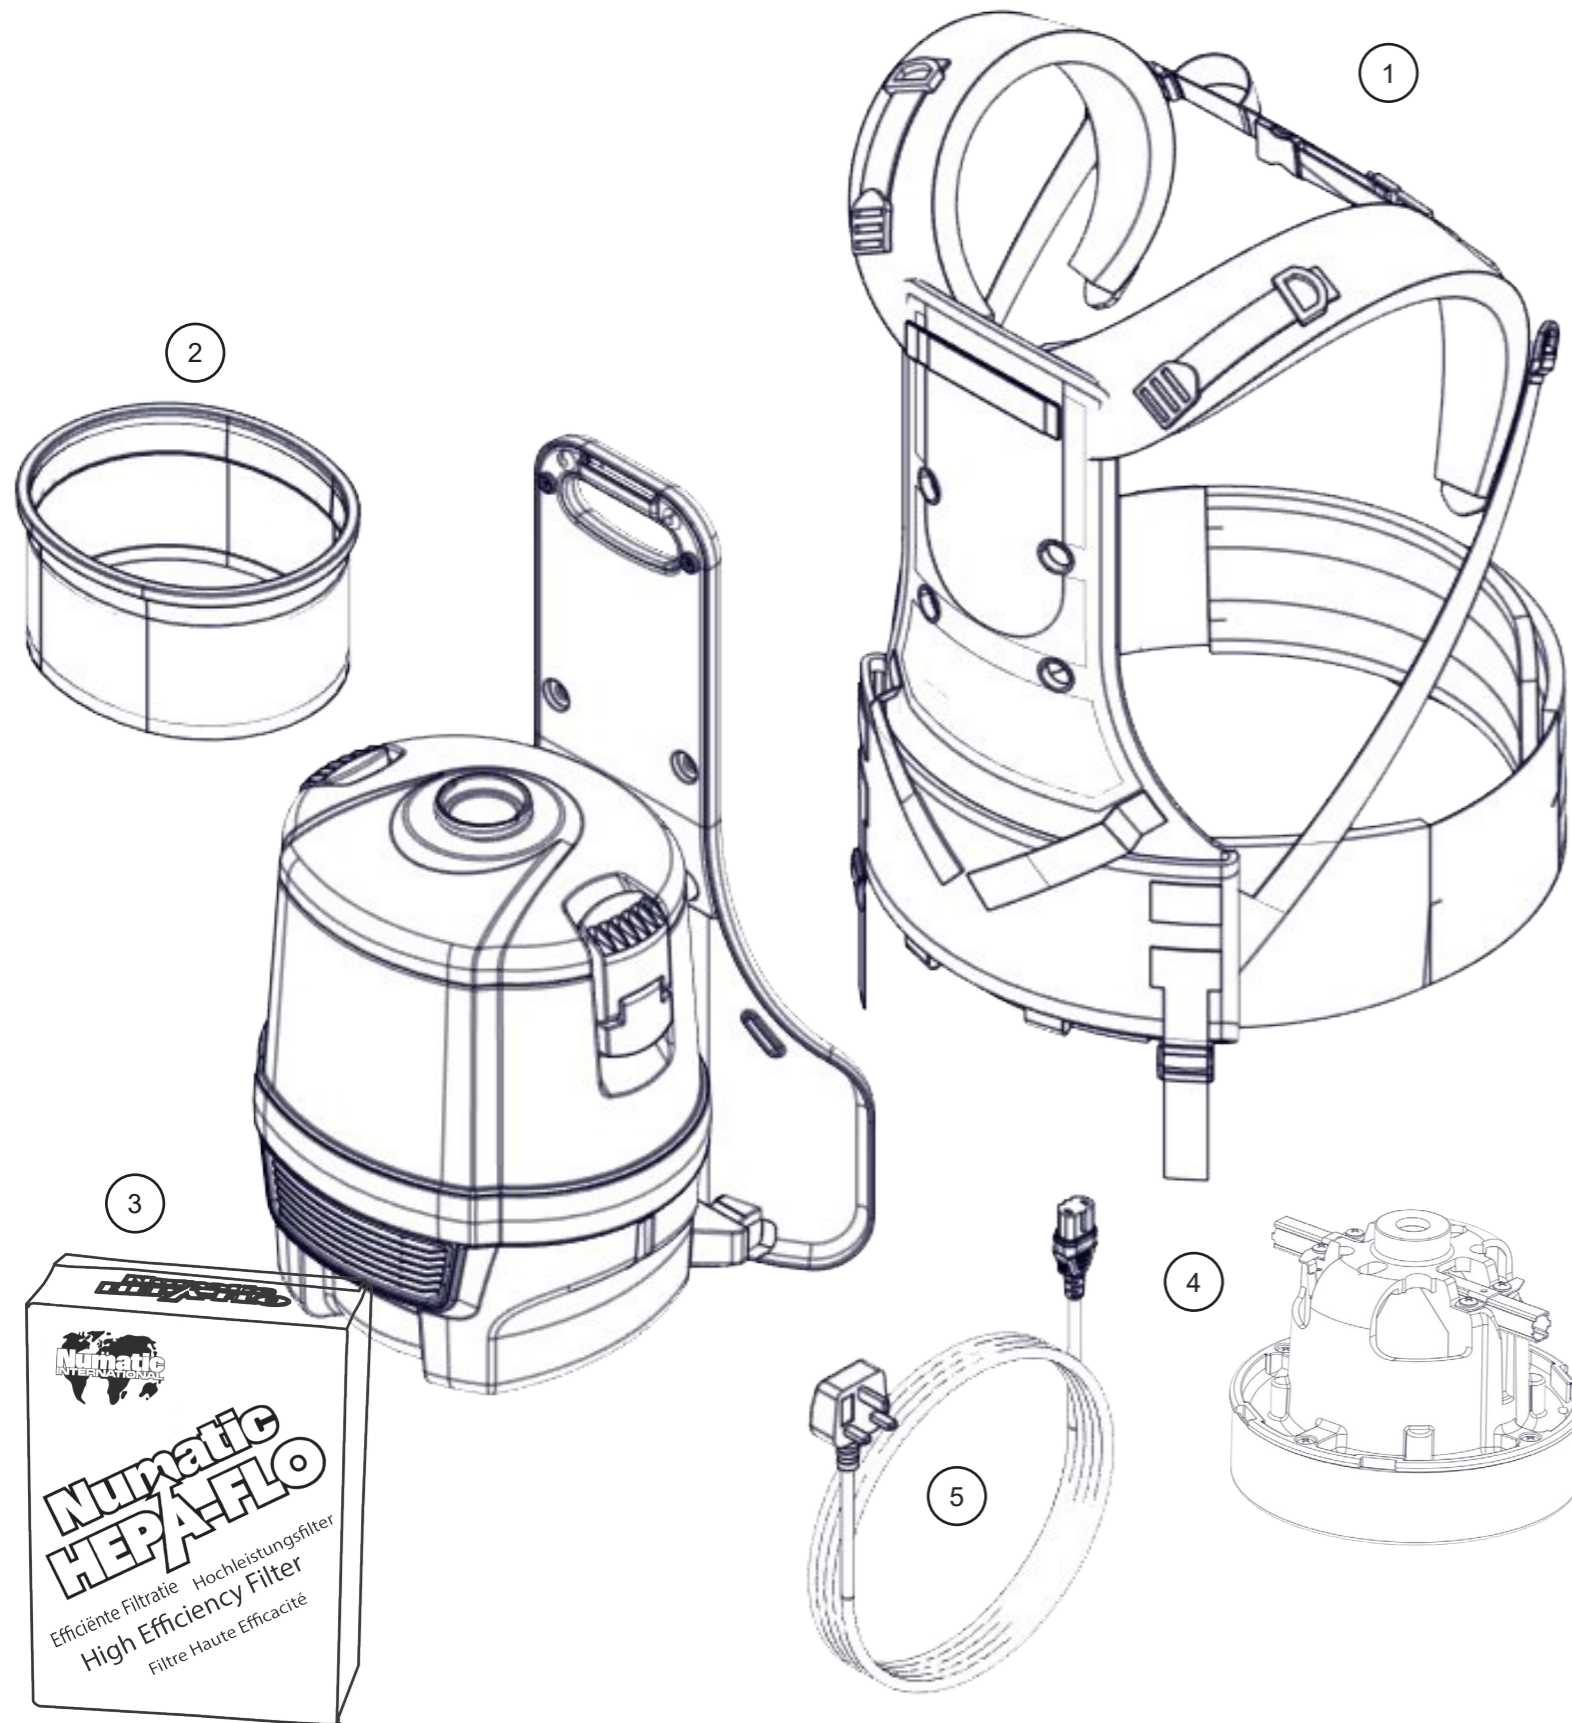

Exploded Spare Parts RSV150

Num	Description				Num
1	RUCKSACK HARNESS - RSB150/RSV150 (RED)				912533
2	SHORT BACKPACK TRITEX FILTER				910915
3	NVM-1AH INDIVIDUAL HEPAFLO FILTER BAG (RSV130)				604018
4	230V SINGLE STAGE TF MOTOR (DLI 653T) TCO (6210820147)				908947
5	15MT X 1MM X 2CORE CABLE UK PLUG	910610	5	15MT X 1MM X 2CORE CABLE YELLOW AUS+NZ PLUG	910477
5	15MT X 1MM X 2CORE CABLE EURO PLUG YELLOW JACKET	911347	5	15MT X 1MM X 2CORE CABLE RSA PLUG YELLOW JACKET	910481
5	15MT X 1MM X 2CORE CABLE SWISS PLUG YELLOW JACKET	911346	5	CSA/USA 10A.2PIN PLUG SJT (105 DEG) 2 X 18AWG.15M.22205 YELLOW	912333

Genuine Accessories (Kit AAT30E(280))