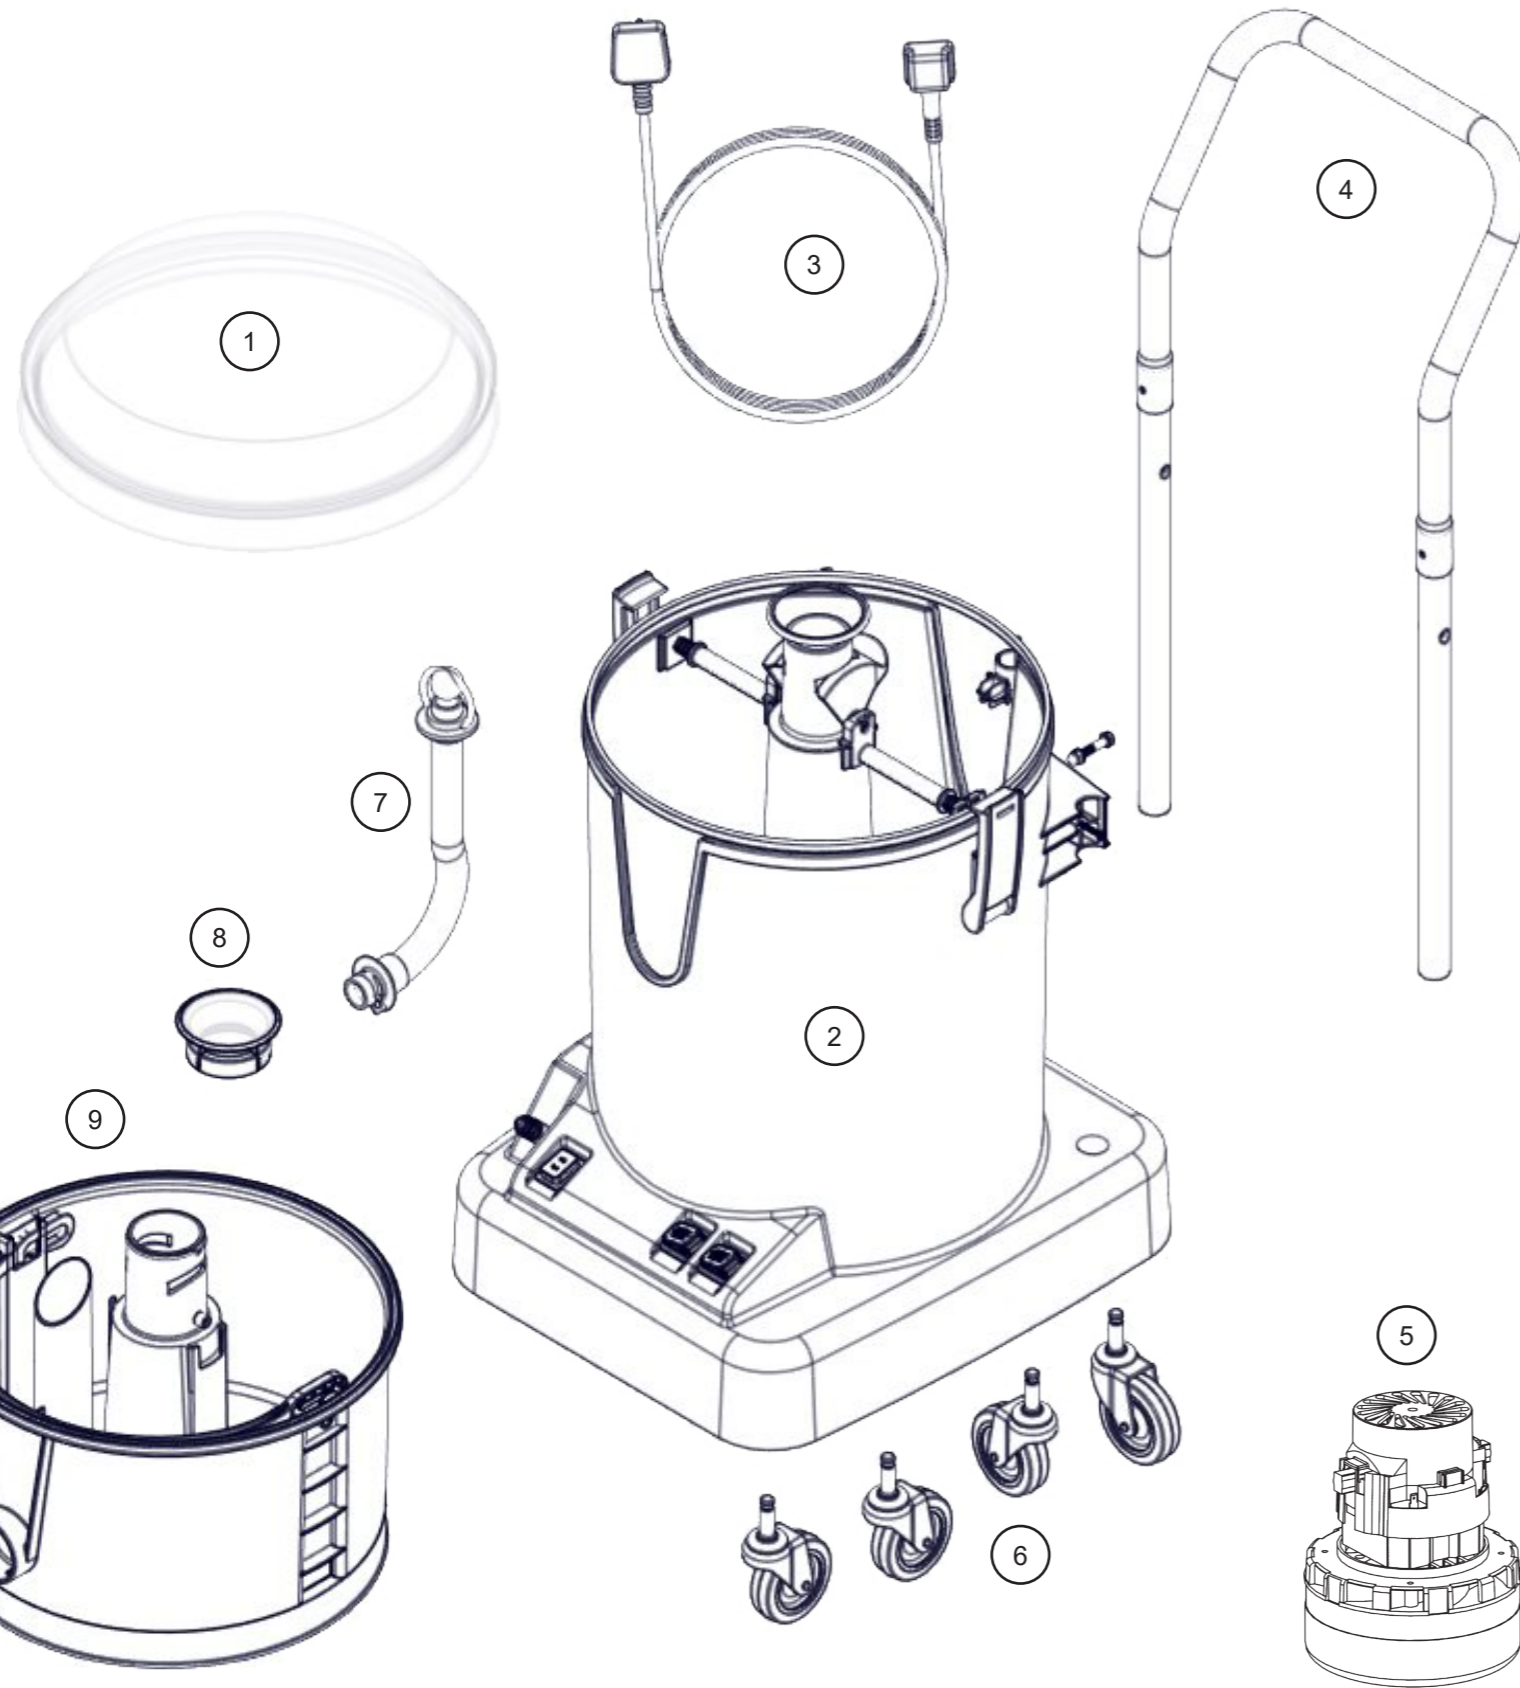

Exploded Spare Parts NHL15

Num	Description	Num
1	HL15 CLEANTEC DOME	237193
2	HL15 CLEANTEC DRUM C/W WATER FITTINGS	525009
3	MAINS CABLE.YELLOW.10000.1.3.UK PLUG.10A SOCKET PLUG [2]	911757
4	CLEANTEC HILO 15 LEFT HAND HANDLE UPRIGHT (PUNCHED 5.5MM) (M/S) (.430) PAINTED BLACK	302101
	CLEANTEC HILO 15 RIGHT HAND HANDLE UPRIGHT (PUNCHED 5.5MM/7.2MM AND INSERTED)(M/S)(.430) PAINTED BLACK	302092
	CLEANTEC HILO 15 PROCESSED HANDLE TOP HANDLE FRAME (M/S) (.983) PAINTED BLACK	302100
5	230V 2 STAGE D.I BYPASS ACUSTEK MOTOR (BL21104T)(MARKED 230V)TCO(REF119847-00)	205443
6	HI15 CleanTec 3 inch Castor(14mm Stem)	214107
7	310MM CLEANTEC HILO DRAIN HOSE ASSEMBLY	204060
8	HL15 CLEANTEC SERVICE FILTER CAP (RED PRINT)	208464
9	HL15 CLEANTEC TOP BUCKET ASSEMBLY C/W DUMP HOSE	525010

Genuine Accessories (607248 Kit BS27)