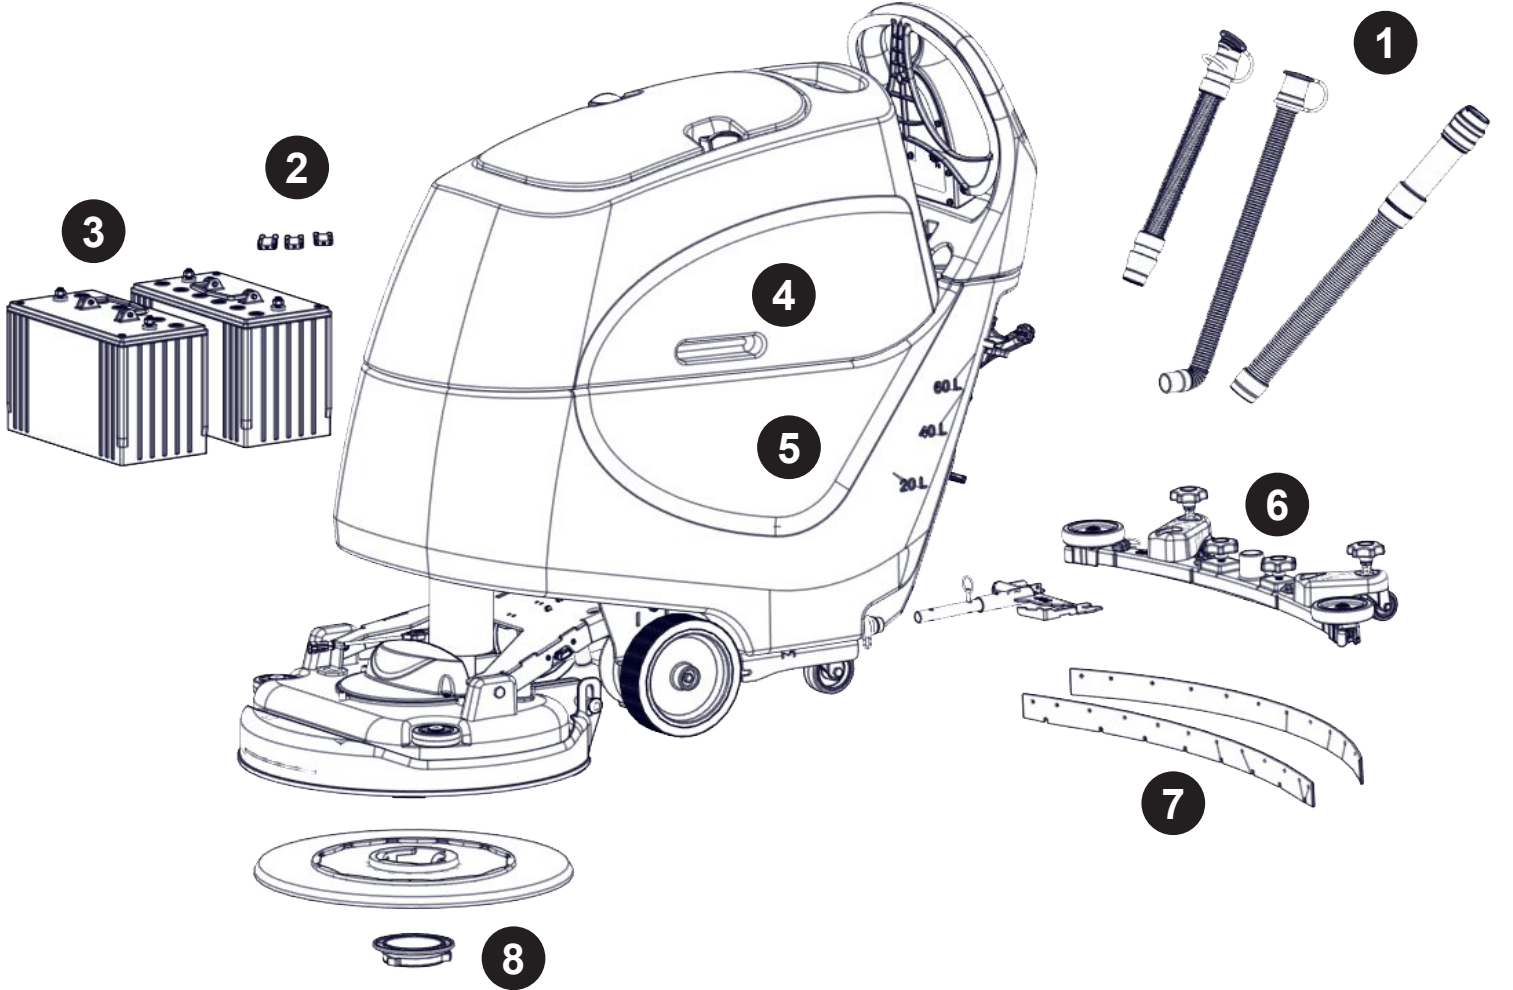

# TGB6055 TGB6055T Exploded Spares

TWIN TEC GEL BATTERY RANGE

Brush Speed **100** rpm

Tank Capacity **60L**

<b>Num</b>	<b>Description</b>	<b>Num</b>
1	DUMP HOSE ASSEMBLY WITH RED HOSE CAP	<b>903977</b>
	DUMP HOSE ASSEMBLY WITH RED HOSE CAP	<b>903696</b>
	35MM X 250MM STRETCH HOSE (3:1) WITH ADJUSTABLE CUFF WITH CAP	<b>901548</b>
2	30 AMP MAXI FUSE (GREEN)	<b>230104</b>
	40 AMP MAXI FUSE (ORANGE)	<b>221047</b>
	20 AMP MAXI FUSE (YELLOW)	<b>221091</b>
	FUSE 2.5A (6.3x32)	<b>903066</b>
	MAXI FUSE PULLER	<b>230112</b>
3	98 AMP/HOUR STUD TERMINAL GEL TYPE BATTERY (E31 SLD G ST)	<b>230138</b>
4	TGB6055 TOP TANK ASSEMBLY	<b>903822</b>
5	TGB6055 GREY BOTTOM TANK ASSEMBLY	<b>903826</b>
6	750 TWINTEC ALUMINIUM FLOOR TOOL (38MM HOSE, RED TRIM, SERILOR BLADES)	<b>903853</b>
7	REPLACEMENT POLYURETHANE BLADE SET	<b>900519</b>
8	DIE CAST CHUCK MACHINED	<b>230207</b>
9	MAINS CABLE. YELLOW. 1500. 1.3. IEC LS-60. 6.3x0.8 PUSH ON	<b>901565</b>