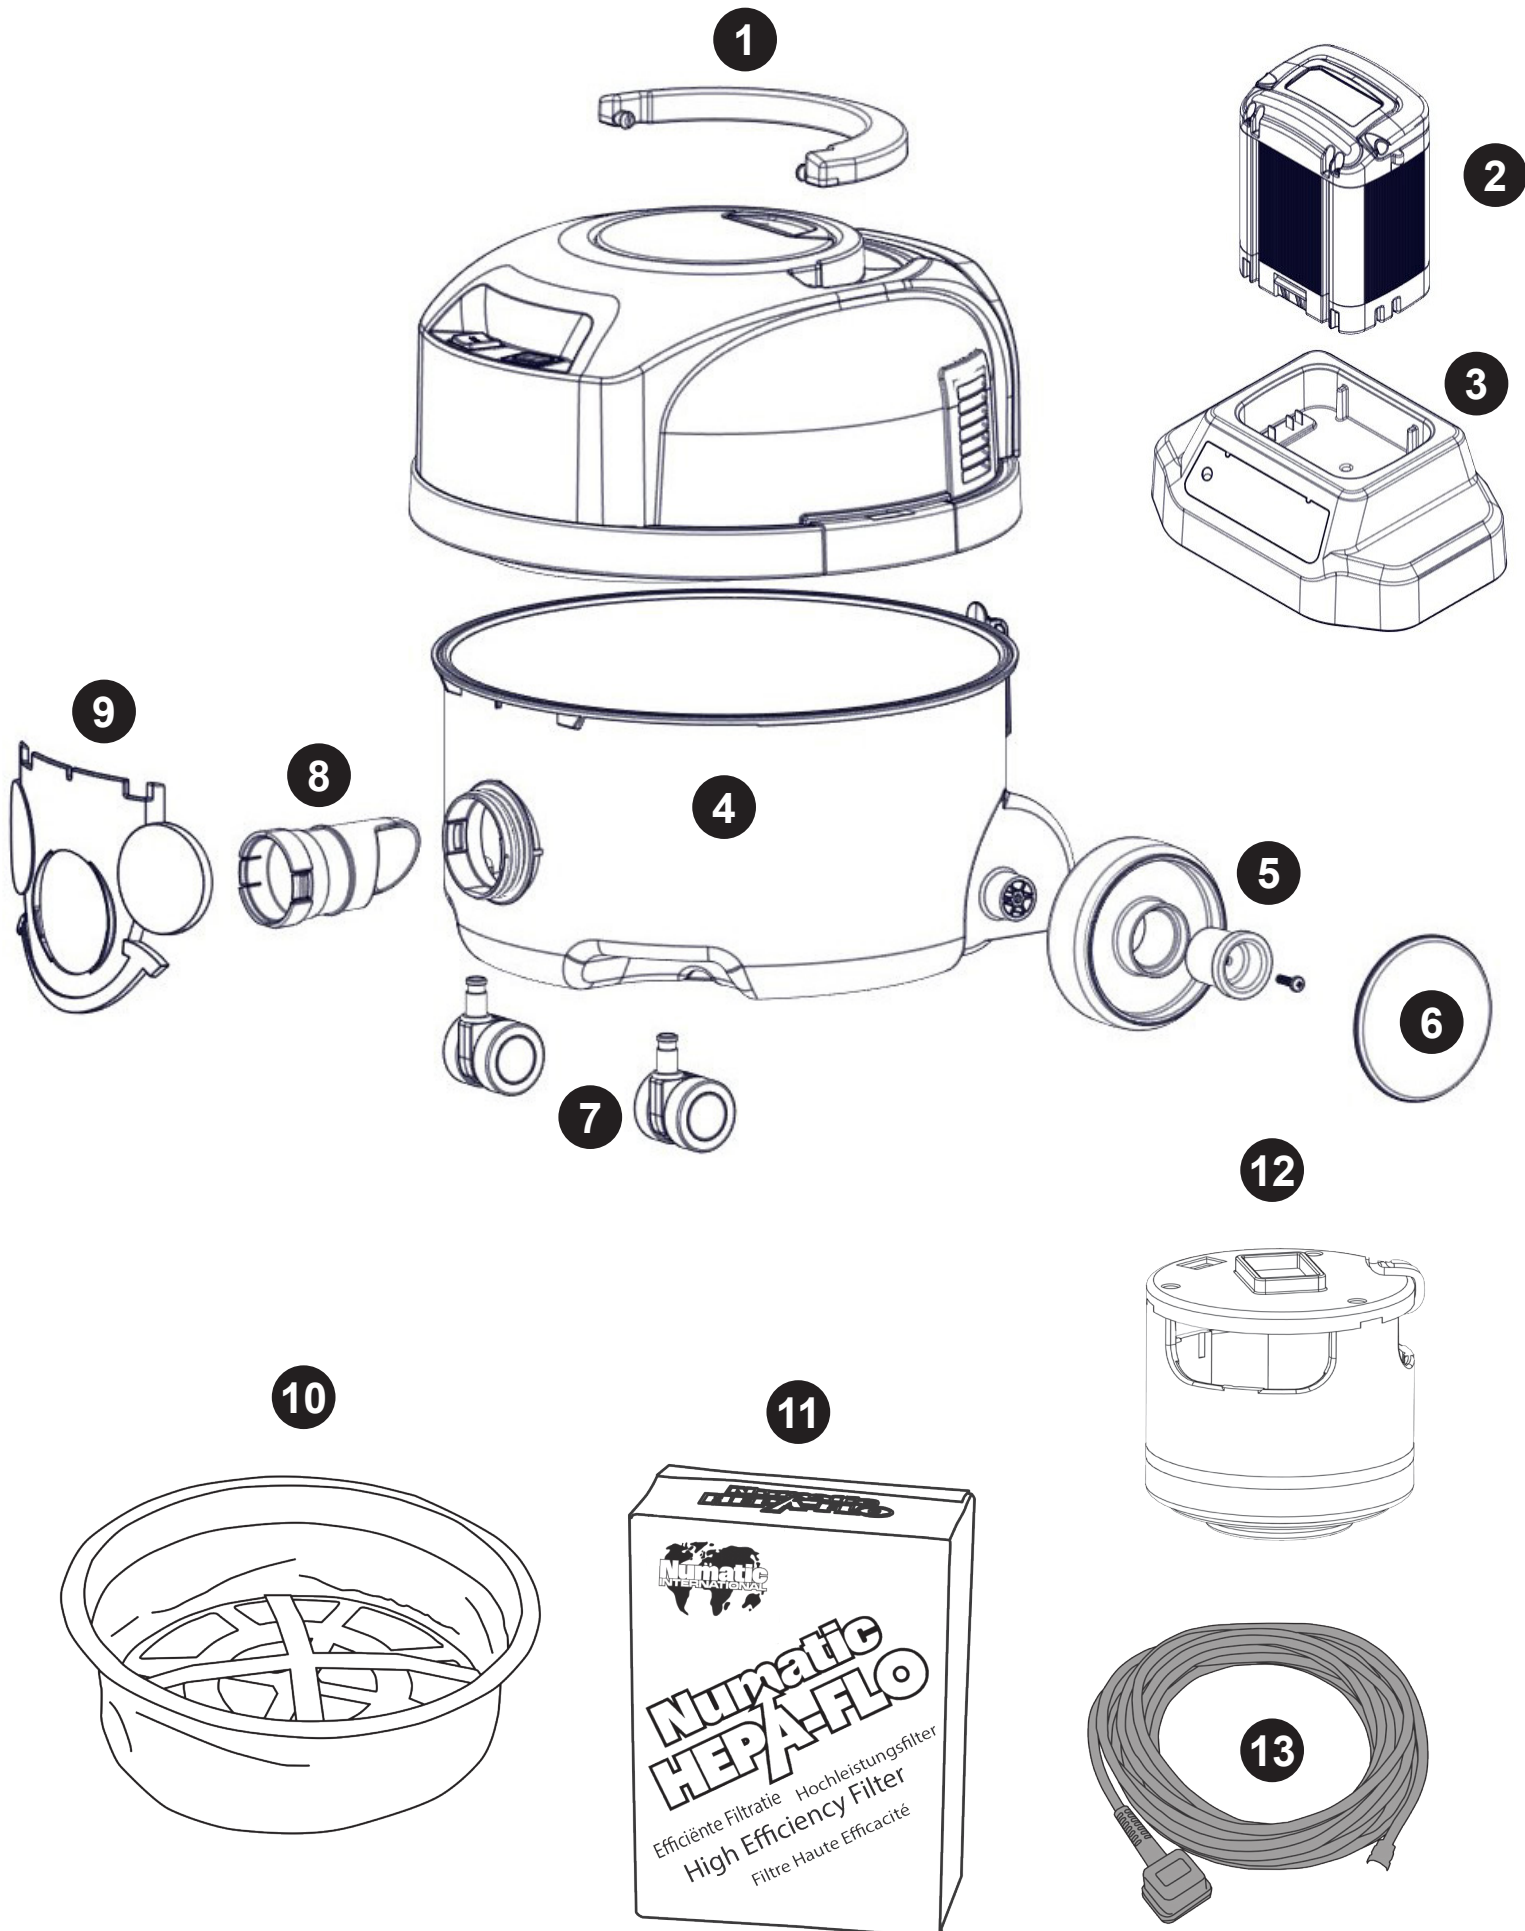

NBV190NX + REFLO Exploded Spares

NUMATIC BATTERY VACUUM

Num	Description	Num
1	REELER HANDLE	227120
2	NUMATIC LITHIUM BATTERY 36V (BATTERY COLOUR BLACK.GREY)	902440
	NX 300 LITHIUM BATTERY CHARGER (EU + SWISS)	911334
3	BATTERY VAC.CHARGER/DOCK.V16.UK	607846
4	12INCH 180 DRUM WITH ACCESSORY WITH STORAGE (RED) + HENRY FACE	906708
	180 BLACK RECYCLED DRUM NO FACE.ACCESSORY STORAGE	911695
5	WHEEL HUB FOR 2 SHOT WHEEL	227868
	HENRY WHEEL 2 SHOT MOULDING	227640
	NO8.5/8 IINCH LONG POZI-PAN SCREW Z/PL PLASTITE	219105
6	COLOURED WHEEL DISC (RED)	227687
	TRIM FOR 2 SHOT WHEEL (BLACK)	227638
7	40MM TWIN WHEEL CASTOR WITH PU TYRE	204000
8	DRY DIFFUSER NECK	237119
9	HENRY SNAP FACE (RED)	325966
	GRAPHITE 180/200/370 PARALLEL SNAP FIT FACE PRINTED	326255
10	PACK OF 3 NVM-1CH HEPAFLO BAGS	909291
	BOX OF 5 NVM-1CH HEPAFLO BAGS	907076
	BOX OF 10 NVM-1CH HEPAFLO BAGS	907075
11	12" TRITEX FILTER (DRY ONLY USE)	909559
12	36V DC 1 STAGE DIRECT AIR FLOW AMETEK MOTOR (UK)	902326
	911895 - SIP CINDERSON 74MM 36V MOTOR (350W/200W) (EU)	911895
13	MAINS CABLE.BLACK.1800.0m75.3 .UK PLUG.	912365
	MAINS CABLE.BLACK.1800.0m75.3.EUROPEAN PLUG.	912361
	MAINS CABLE.BLACK.1800.1.3. AUSTRALIAN PLUG.	912360
	MAINS CABLE.BLACK.1800.1.3. SWISS PLUG.	912364
	MAINS CABLE.BLACK.1800.18AWG.3. NORTH AMERICAN PLUG.	912362
	MAINS CABLE.BLACK.1800.1.3. SOUTH AFRICAN PLUG.	912363

(916028 Kit AS55)

Item Description	Part Number	Item Quantity
PARALLEL HOSE 32MM (BOFLEX) (2M)	909557	1
32mm Stainless Steel tube Set	909563	1
280MM COMBINATION TOOL HEAD PLASTIC BASE	911609	1
Handy Kit	909564	1

Kit AS56

Item Description	Part Number	Item Quantity
PARALLEL HOSE 32MM (BOFLEX) (2.2M)	915907	1
32mm Stainless Steel tube Set	909563	1
270MM COMBINATION TOOL HEAD PLASTIC BASE	902923	1
Handy Kit	909564	1